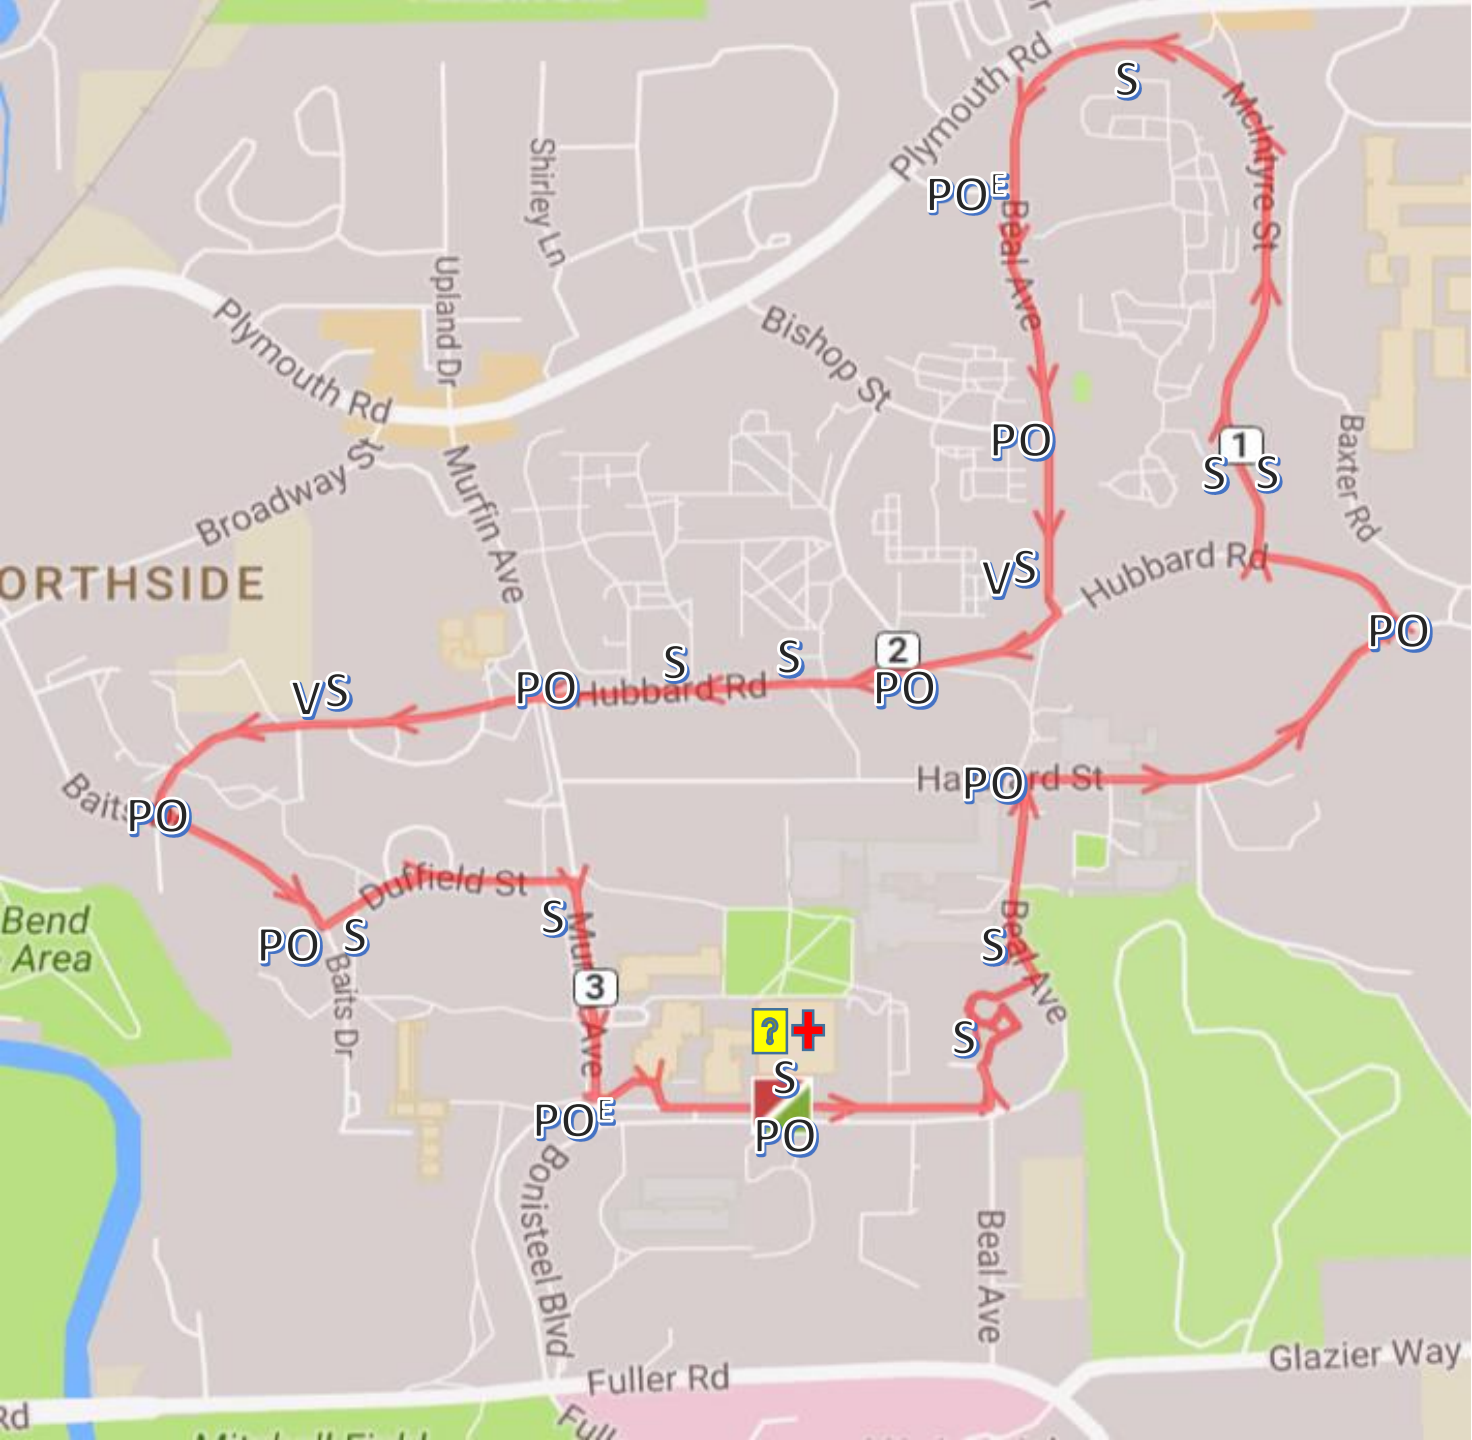

Legend:

Information

Water Table

Start / Finish

Parking

First Aid

Legend:

- Information 
- Water Table 
- Start / Finish 
- Parking 
- First Aid 
- Police Officer 
- SAFE Student 
- Volunteer 
- Explorer 